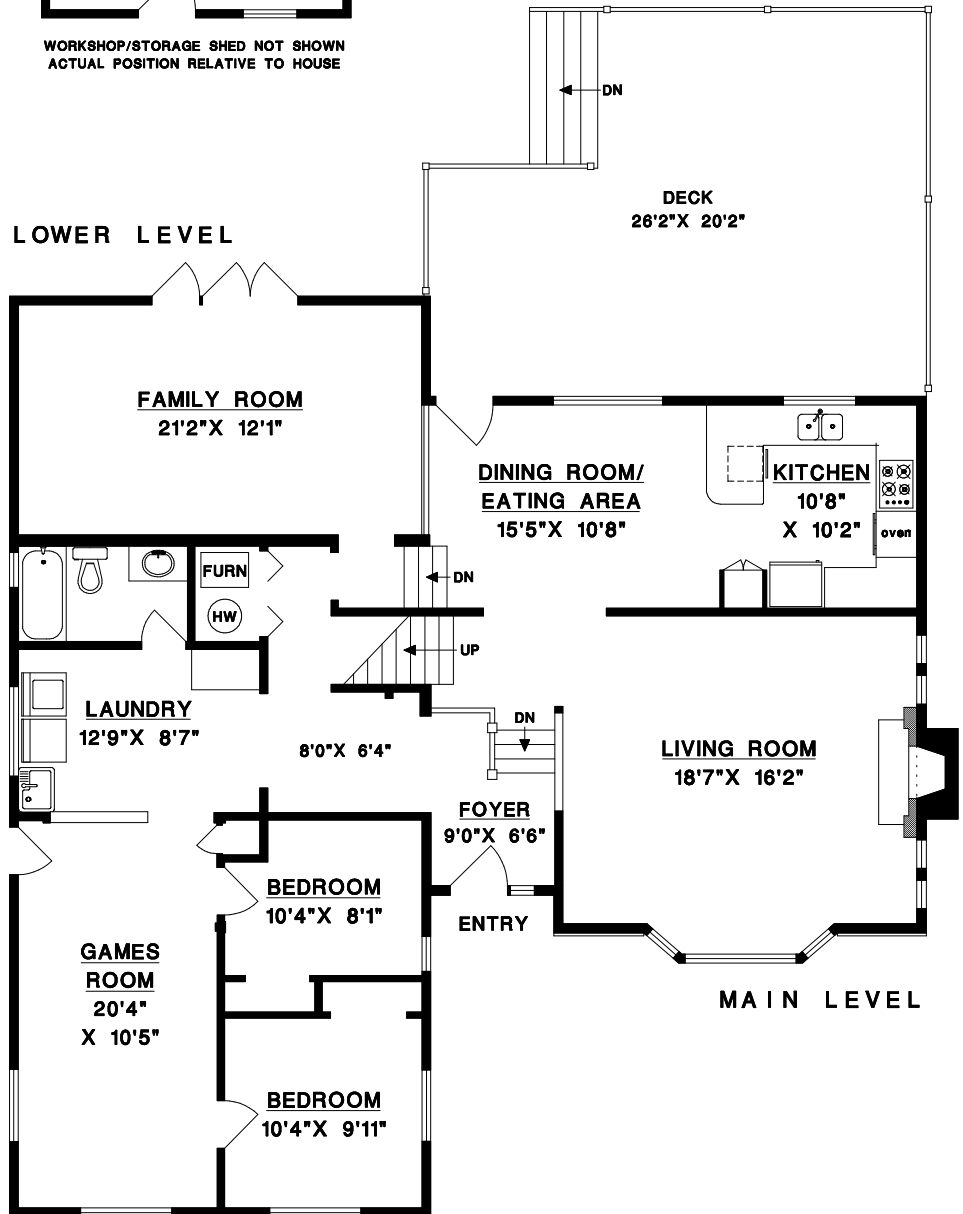

JENN MCGREGOR
PERSONAL REAL ESTATE CORPORATION

604-946-8000

jenn@jennmcgregor.com

4510 - 60B STREET
DELTA, BC

MAIN LEVEL	675	SQFT
UPPER LEVEL	772	SQFT
LOWER LEVEL	1128	SQFT
TOTAL	2575	SQFT

DECK	455	SQFT
WORKSHOP / STOR	330	SQFT

WORKSHOP/STORAGE SHED NOT SHOWN
ACTUAL POSITION RELATIVE TO HOUSE

UPPER LEVEL

LOWER LEVEL

© NO REPRODUCTION OF THE PLAN IN ANY FORM
IS ALLOWED UNLESS PERMISSION IS GIVEN BY:
MEASURE MASTERS
RICHMOND/DELTA
(604) 948-1888
4510-60B 8121 JUL 24/03
REPRINTED : JAN 22/18