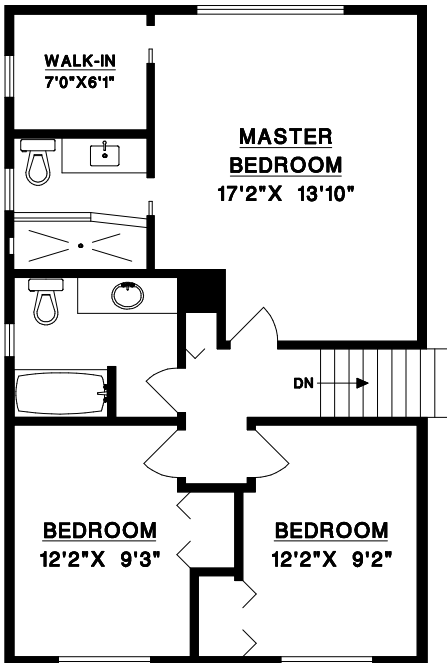

JENN MCGREGOR
PERSONAL REAL ESTATE CORPORATION

604-946-8000

jenn@jennmcgregor.com

4510 - 60B STREET
DELTA, BC

MAIN LEVEL	675	SQFT
UPPER LEVEL	772	SQFT
LOWER LEVEL	1128	SQFT
TOTAL	2575	SQFT

DECK	455	SQFT
WORKSHOP / STOR	330	SQFT

WORKSHOP/STORAGE SHED NOT SHOWN
ACTUAL POSITION RELATIVE TO HOUSE

UPPER LEVEL

LOWER LEVEL

© NO REPRODUCTION OF THE PLAN IN ANY FORM
IS ALLOWED UNLESS PERMISSION IS GIVEN BY:
MEASURE MASTERS
RICHMOND/DELTA
(604) 948-1888
4510-60B 8121 JUL 24/03
REPRINTED : JAN 22/18